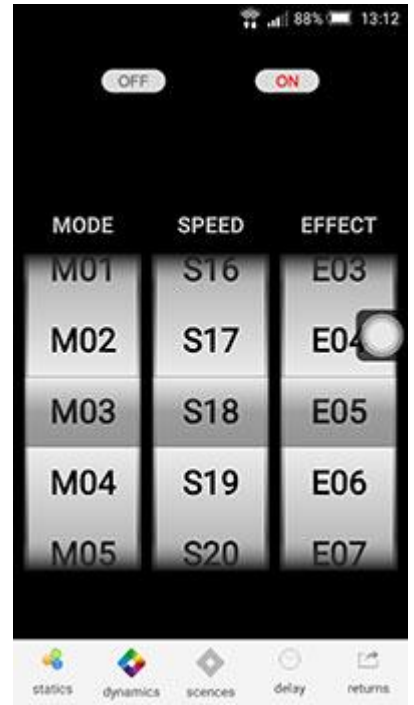

Zone select page

Colour control page

Dynamics page

Memory page

Delay off timer page