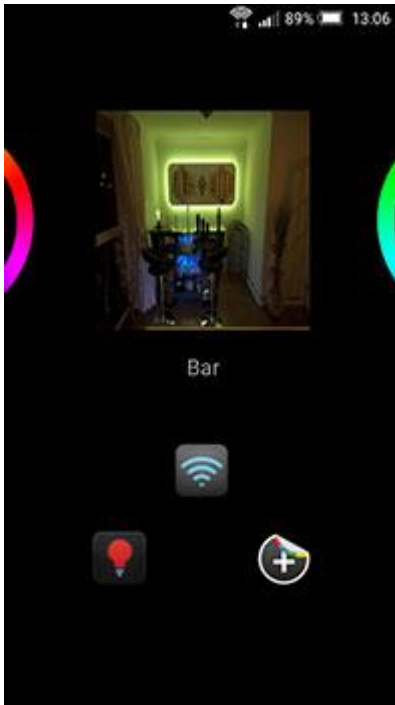

Zone select page

Colour control page

Dynamics page

Memory page

Delay off timer page