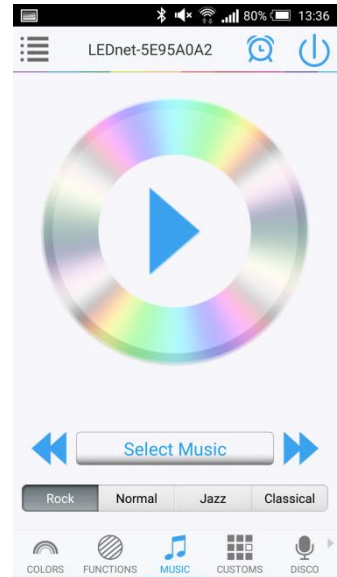

Bluetooth RGB controller modes

Colour selection

Colour fade/flash

Music mode

Custom sequences

Sound sensitive

Colourpix mode