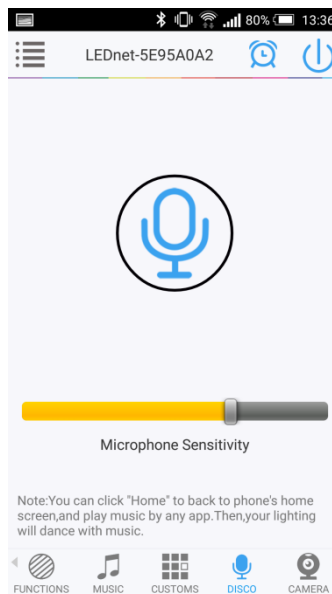

Bluetooth RGB controller modes

Colour selection

Colour fade/flash

Music mode

Custom sequences

Sound sensitive

Colourpix mode