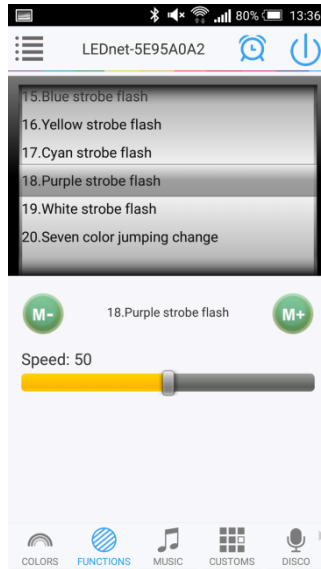

Bluetooth RGB controller modes

Colour selection

Colour fade/flash

Music mode

Custom sequences

Sound sensitive

Colourpix mode