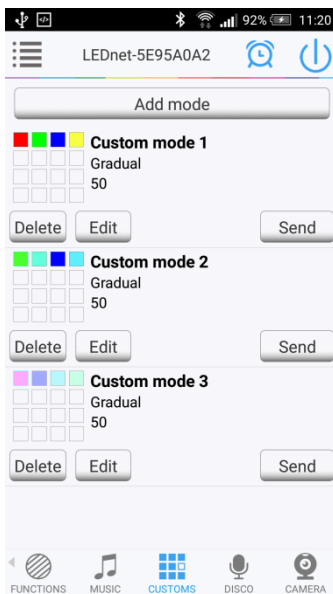

Bluetooth RGB controller modes

Colour selection

Colour fade/flash

Music mode

Custom sequences

Sound sensitive

Colourpix mode