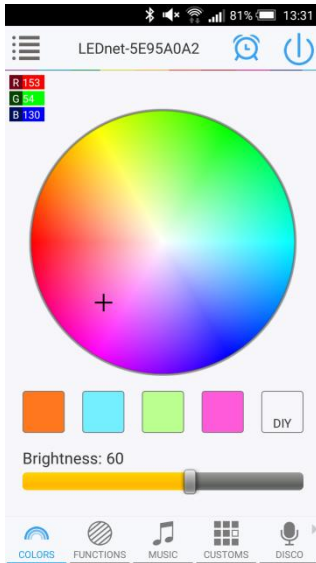

Bluetooth RGB controller modes

Colour selection

Colour fade/flash

Music mode

Custom sequences

Sound sensitive

Colourpix mode